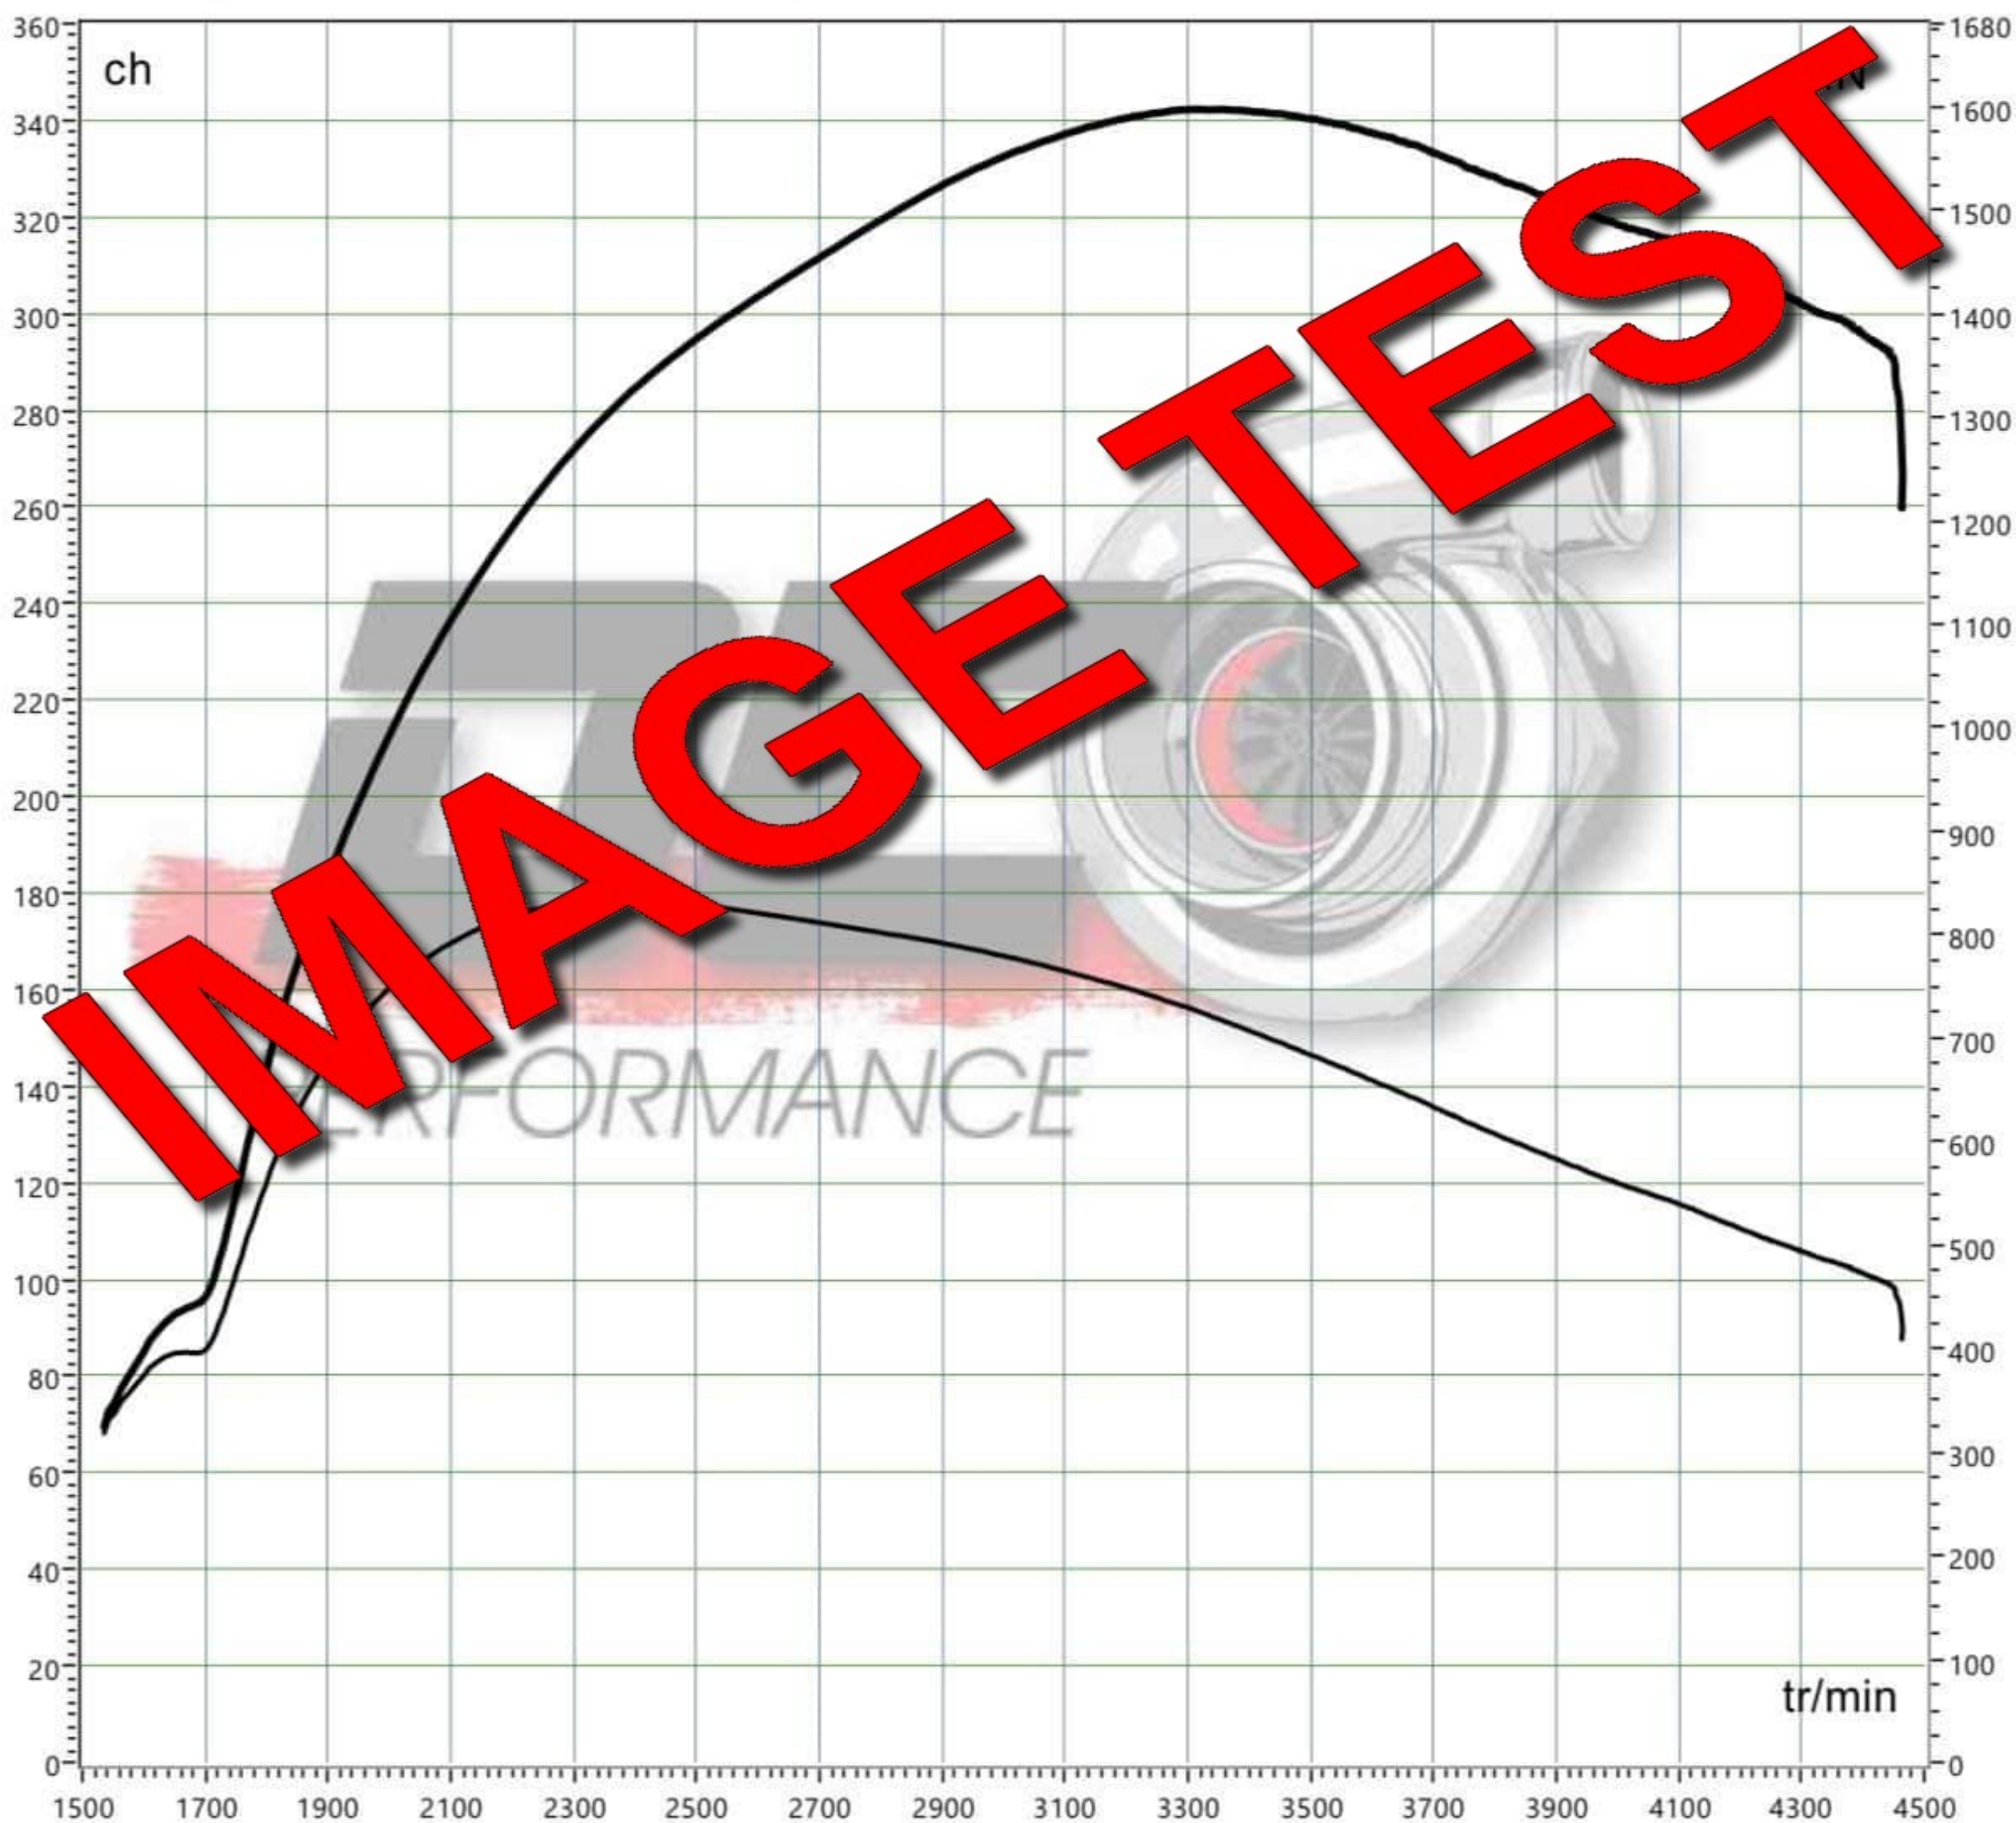

DC PERFORMANCE

A table with a large red 'IMAGE TEST' watermark. The table has a vertical bar on the left and three horizontal lines, but no data is visible.
